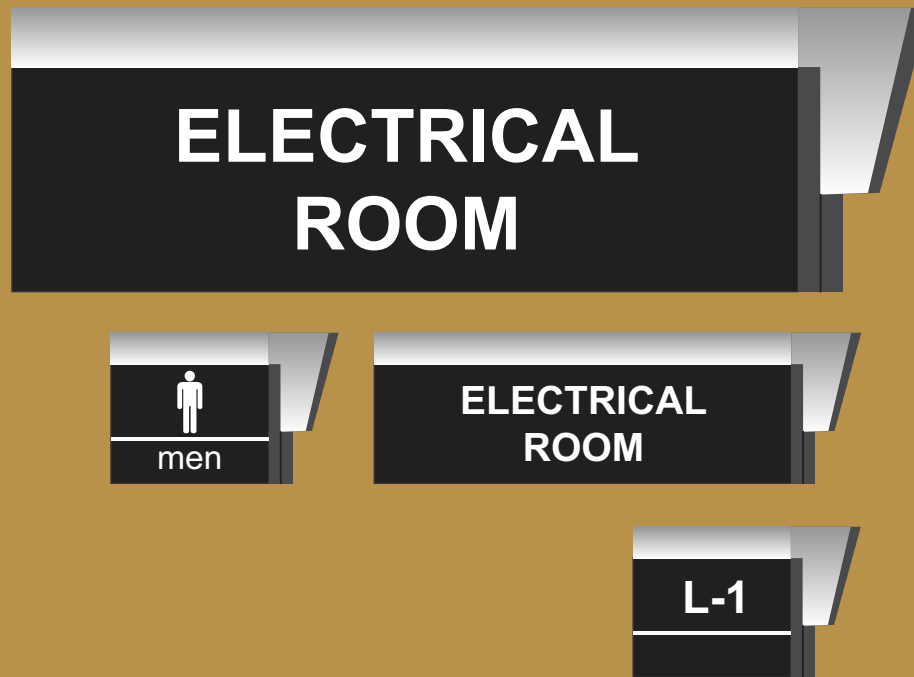

Indoor Display

Led Signage

Brass Lettars

Led Signage

Totem Pole

Totem Pole

Indoor Signage

ELECTRICAL ROOM

203

201

ELECTRICAL ROOM

Indoor Signage

Indoor Signage

**ELECTRICAL
ROOM**

Indoor Signage

www.shutterstock.com · 244424092